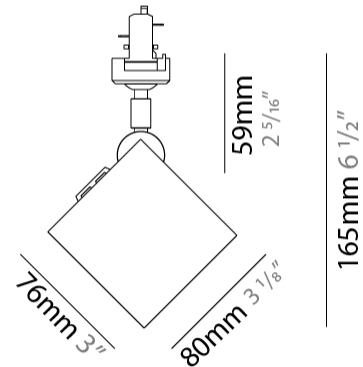

PROJECT
TYPE
SPECIFIER
QUANTITY
DATE

DAU SINGLE TRACK

D96048R9-

base number Finish
Options

1. To build a product code in our configurator select the specify button on the base model # product page
2. To build a manual product code on this datasheet choose from the options listed below in blue font and add the suffix to the base model #

GENERAL

Series: Dau
Subseries: Dau Single
Brand: Milan
Division: Design
Mounting Type: Track
Mounting Location: Ceiling
Subcategory: Spots

PHYSICAL

Shape: Cube
Width (mm): 80
Width (in): 3 1/8
Height (mm): 165
Height (in): 6 1/2
Light Distribution: Adjustable / Direct
Fixture Finish: BAL / MWL / BSL
Fixture Material: Extruded Aluminum

ELECTRICAL

Number of Lamps: 1
Lamp Type: LED
Total Output Wattage (W): 9.3
Dimming: Phase Dimming (120Vac Only)
Input Voltage (V): 120

LED

Number of LEDs: 1
Color Temperature (°K): 3000
Max. Delivered Lumen (lm): 956
CRI: >90 CRI
Lamp Life (hrs): 50000

OPTICAL

RATINGS AND CERTIFICATIONS

Certified By: Certified for North American Standards
IP rating: IP20

80mm 3 1/8"