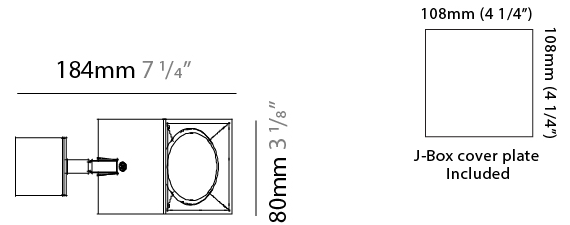

DAU SINGLE SURFACE

D92019-

base number   Finish
Options

PROJECT	_____
TYPE	_____
SPECIFIER	_____
QUANTITY	_____
DATE	_____

1. To build a product code in our configurator select the specify button on the base model # product page
2. To build a manual product code on this datasheet choose from the options listed below in blue font and add the suffix to the base model #

GENERAL

Series: Dau _____
Subseries: Dau Single _____
Brand: Milan _____
Division: Design _____
Mounting Type: Surface _____
Subcategory: Spots _____

PHYSICAL

Shape: Cube _____
Length (mm): 80 _____
Length (in): 3 1/8 _____
Width (mm): 83 _____
Width (in): 3 1/4 _____
Height (mm): 80 _____
Height (in): 3 1/8 _____
Max. Overall Height (mm): 160 _____
Max. Overall Height (in): 6 5/16 _____
Light Distribution: Adjustable / Direct _____
Weight (kg): 0.82 _____
Weight (lbs): 1.81 _____
Fixture Finish: [BAL / MWL / BSL](#) _____
Fixture Material: Extruded Aluminum _____

ELECTRICAL

Number of Lamps: 1 _____
Lamp Type: LED Retrofit _____
Lamp Shape: MR16 _____
Bulb Included: Bulb Not Included _____
Max. Wattage Per Lamp (W): 4 _____
Lamp Base: GU10 _____
Input Voltage (V): 120 _____

LED

OPTICAL

RATINGS AND CERTIFICATIONS

Certified By: Certified for North American Standards _____
IP rating: IP20 _____