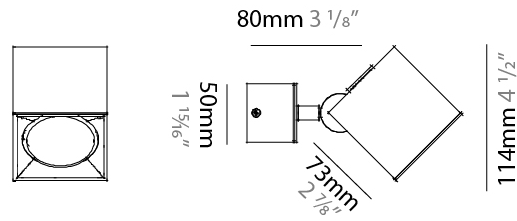

DAU SINGLE SURFACE

D92019-

base number   Finish
Options

PROJECT	_____
TYPE	_____
SPECIFIER	_____
QUANTITY	_____
DATE	_____

1. To build a product code in our configurator select the specify button on the base model # product page
2. To build a manual product code on this datasheet choose from the options listed below in blue font and add the suffix to the base model #

GENERAL

Series: Dau _____
Subseries: Dau Single _____
Brand: Milan _____
Division: Design _____
Mounting Type: Surface _____
Subcategory: Spots _____

PHYSICAL

Shape: Cube _____
Length (mm): 80 _____
Length (in): 3 1/8 _____
Width (mm): 83 _____
Width (in): 3 1/4 _____
Height (mm): 80 _____
Height (in): 3 1/8 _____
Max. Overall Height (mm): 160 _____
Max. Overall Height (in): 6 5/16 _____
Light Distribution: Adjustable / Direct _____
Weight (kg): 0.82 _____
Weight (lbs): 1.81 _____
Fixture Finish: [BAL / MWL / BSL](#) _____
Fixture Material: Extruded Aluminum _____

ELECTRICAL

Number of Lamps: 1 _____
Lamp Type: LED Retrofit _____
Lamp Shape: MR16 _____
Bulb Included: Bulb Not Included _____
Max. Wattage Per Lamp (W): 4 _____
Lamp Base: GU10 _____
Input Voltage (V): 120 _____

LED

OPTICAL

RATINGS AND CERTIFICATIONS

Certified By: Certified for North American Standards _____
IP rating: IP20 _____